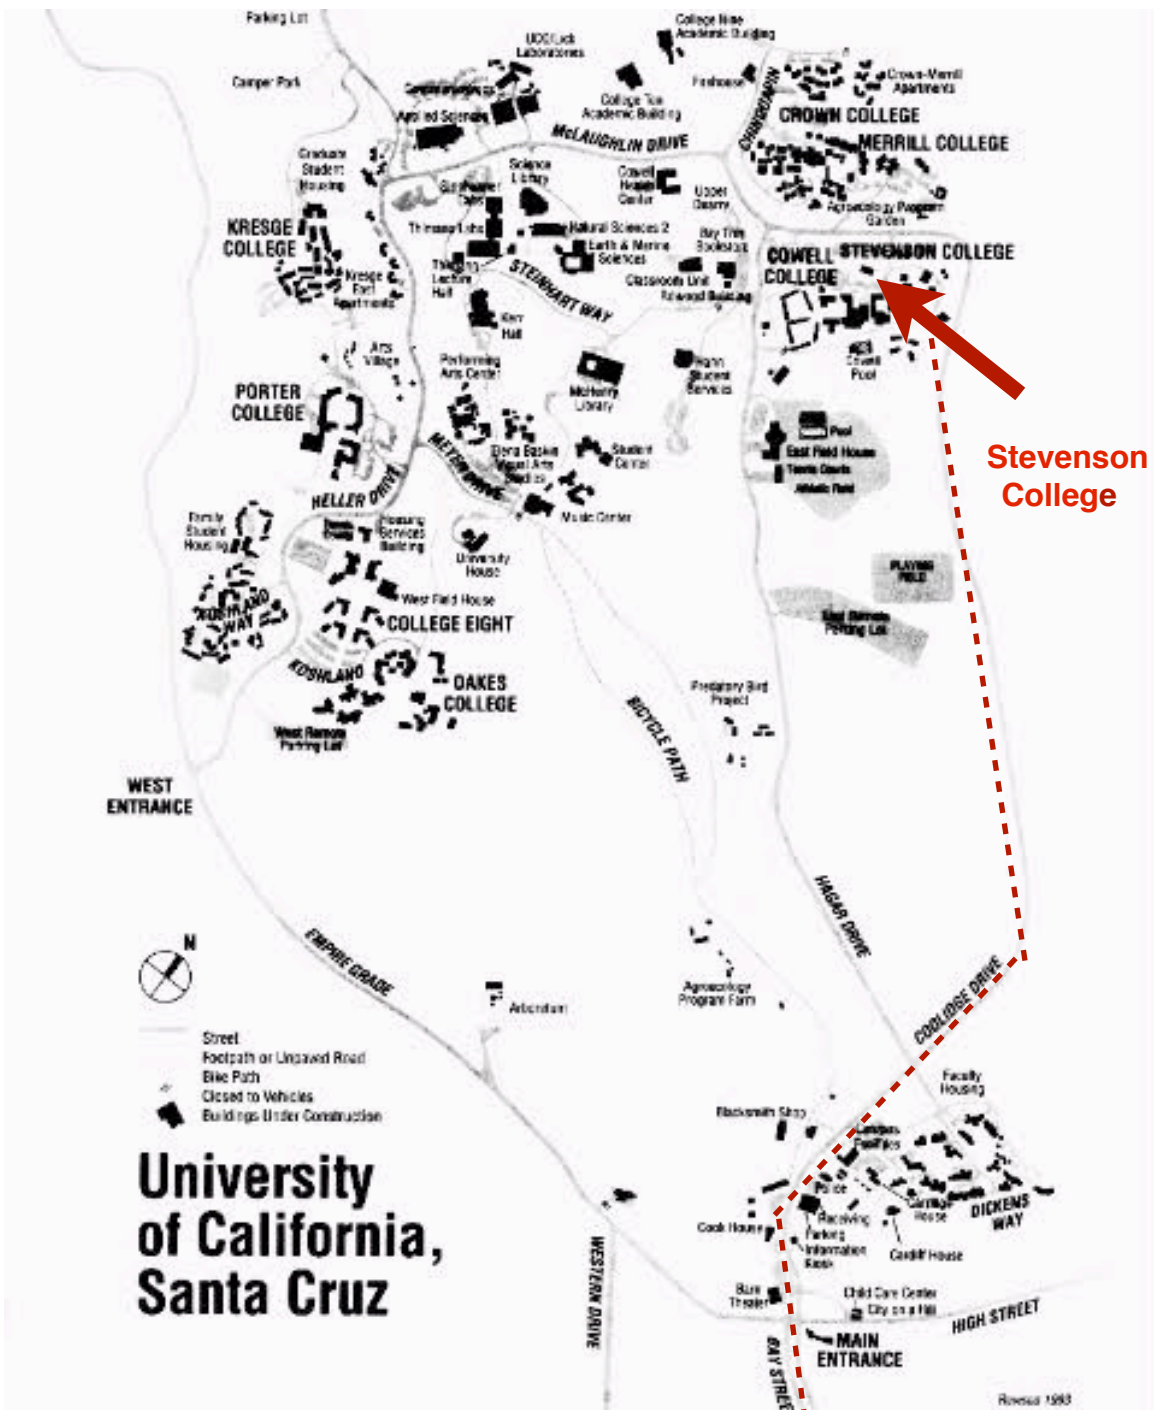

## 40 Year Celebration

GPS Useful Address:  
Stevenson College Event Center  
UCSC, Stevenson College  
101 McLaughlin Dr.  
Santa Cruz, CA 95064-1013

It is important to recognize this is a 'fictitious' address, trust your GPS. There are no addresses on campus.

The address for UCSC (University of California, Santa Cruz) 1156 High Street, Santa Cruz, CA 95064) gets you to the **main gate**, then there are 20,000 acres beyond the main gate.

The golden rule is '*Ask Someone*' how to get to Stevenson College in August.

Follow signs to Stevenson College, thru the main gate, and then to the 2nd stop light; then either left or straight, either way thru the great meadow or straight on will take you to the top of campus and Stevenson College.

**July 16** follow signs to “**NLPU**” as usual.

**August 15-16**, follow signs to “**East Conference Office**” and “**NLPCommunity.org.**”

Stevenson College